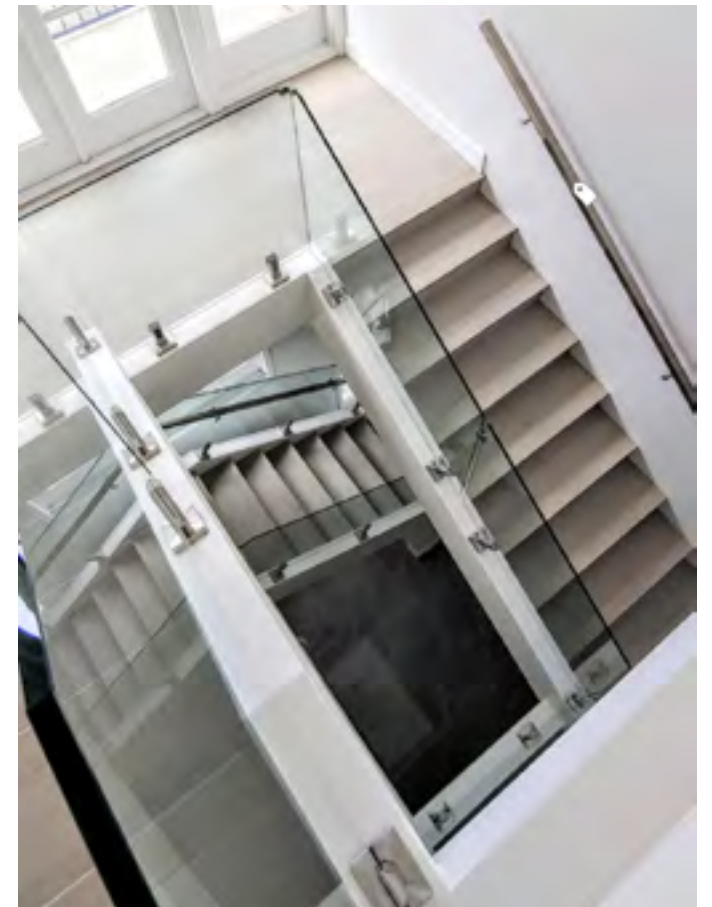

Stairs, Balconies, Decks and more...

Stainless Steel Grades 304, 316

Brushed Polished Matte Black

Round Base

Adjustable Mounting

Fixed Mounting

Hardware

Standoffs with Brackets

Our standoffs with brackets beautifully showcases the possibilities of glass, requiring minimal work while maximizing your view and will look great and improve the value of any property.

Stairs, Balconies, Decks and more...

Stainless Steel Grade 316

Brushed Polished

Rectangle Base

Spigot Clamps

The surface mount spigot clamps are designed to be the perfect clamp for glass wall systems around pools, balconies, stairs and decks.

Pools, Stairs, Balconies, Decks and more...

Stainless Steel Grades 304, 316

Brushed Polished Matte Black

Square Base Round Base

Custom Design Products with Fast Turnaround

2D cad drawings provided to insure accuracy and manufacturing turnaround with industry winning lead times.