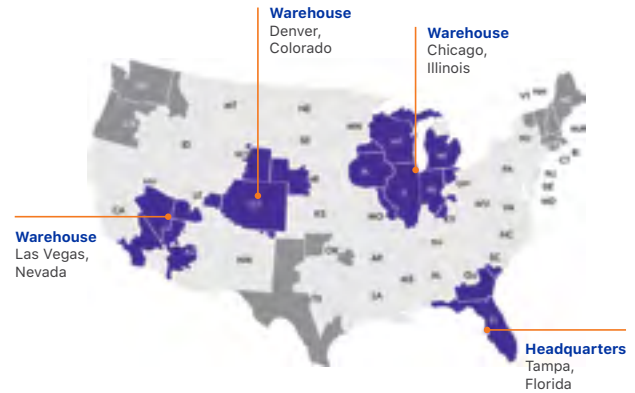

MBS-Standoffs.com

Tampa, FL
Headquarters

Tel. +1 (813) 938-6025

Las Vegas, NV
Warehouse

Tel. +1 (213) 769-4010

Chicago, IL
Warehouse

Tel. +1 (917) 728-1182

Denver, CO
Warehouse